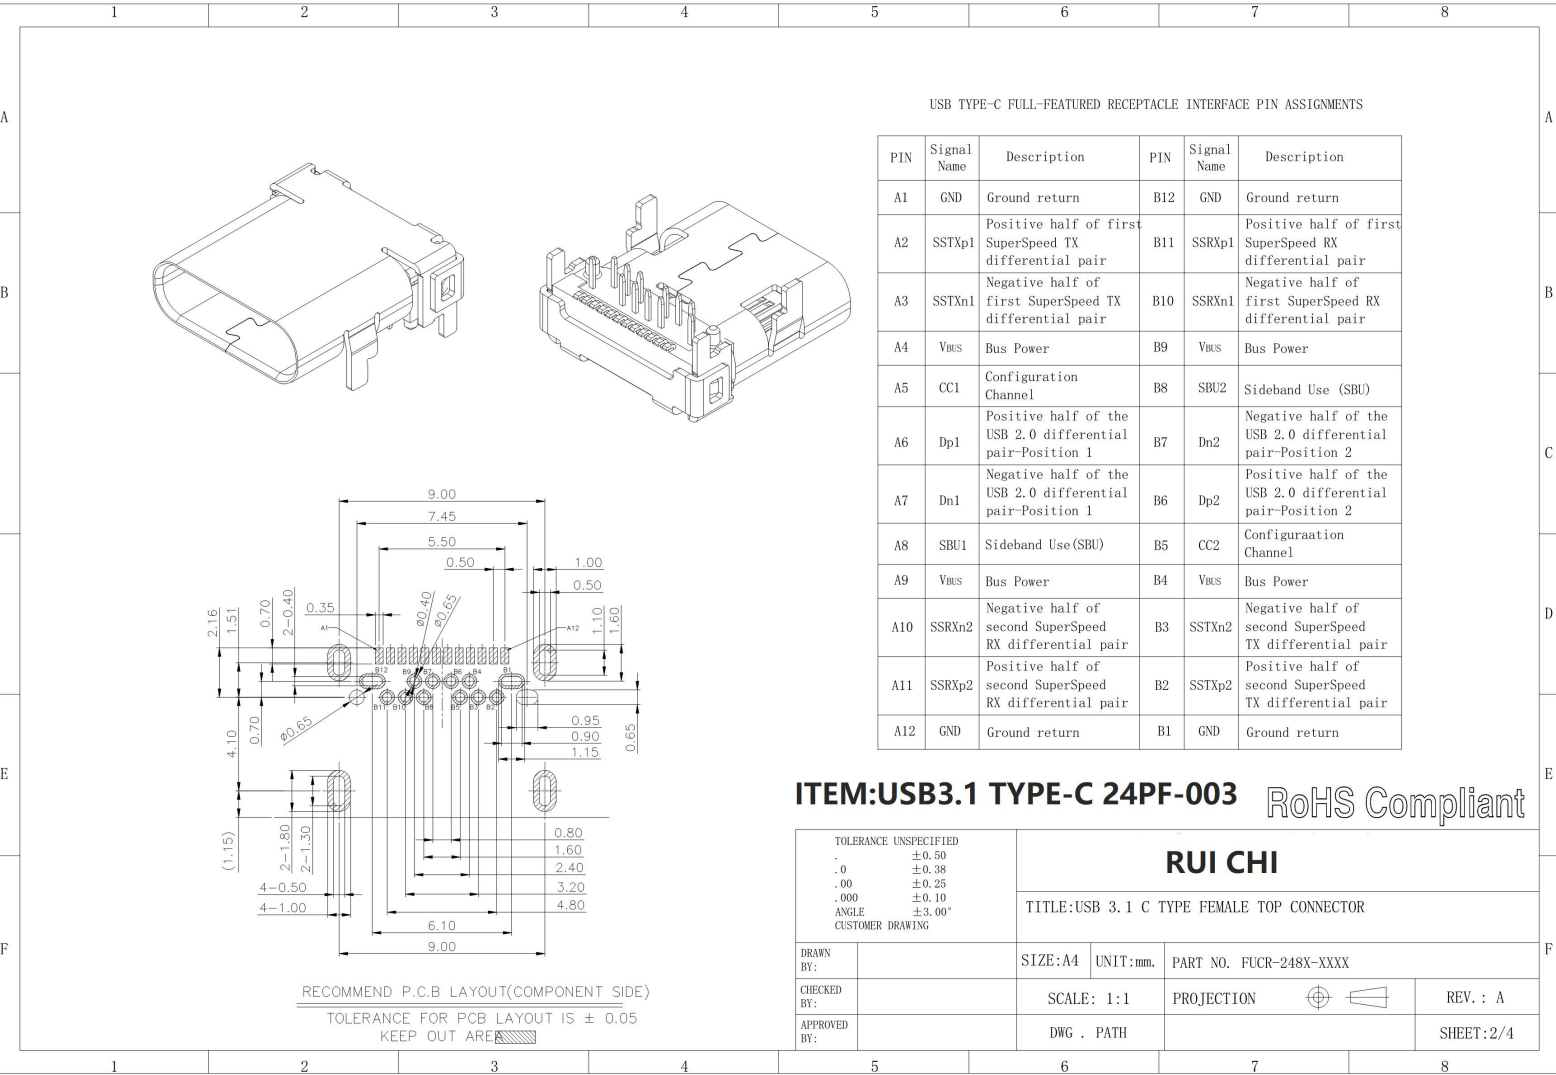

ITEM:USB3.1 TYPE-C 24PF-003 RoHS Compliant

RUI CHI

TITLE:USB 3.1 C TYPE FEMALE TOP CONNECTOR

TOLERANCE UNSPECIFIED	±0.50
.0	±0.38
.00	±0.25
.000	±0.10
ANGLE	±3.00°
CUSTOMER DRAWING	

DRAWN BY:	SIZE:A4	UNIT:mm.	PART NO. FUCR-248X-XXXX
CHECKED BY:	SCALE: 1:1	PROJECTION	REV.: A
APPROVED BY:	DWG. PATH		SHEET:1/4

ITEM:USB3.1 TYPE-C 24PF-003 RoHS Compliant

RUI CHI

TITLE:USB 3.1 C TYPE FEMALE TOP CONNECTOR

TOLERANCE UNSPECIFIED	±0.50
.0	±0.38
.00	±0.25
.000	±0.10
ANGLE	±3.00°
CUSTOMER DRAWING	

DRAWN BY:	SIZE:A4	UNIT:mm.	PART NO. FUCR-248X-XXXX
CHECKED BY:	SCALE: 1:1	PROJECTION	REV.: A
APPROVED BY:	DWG. PATH		SHEET:2/4